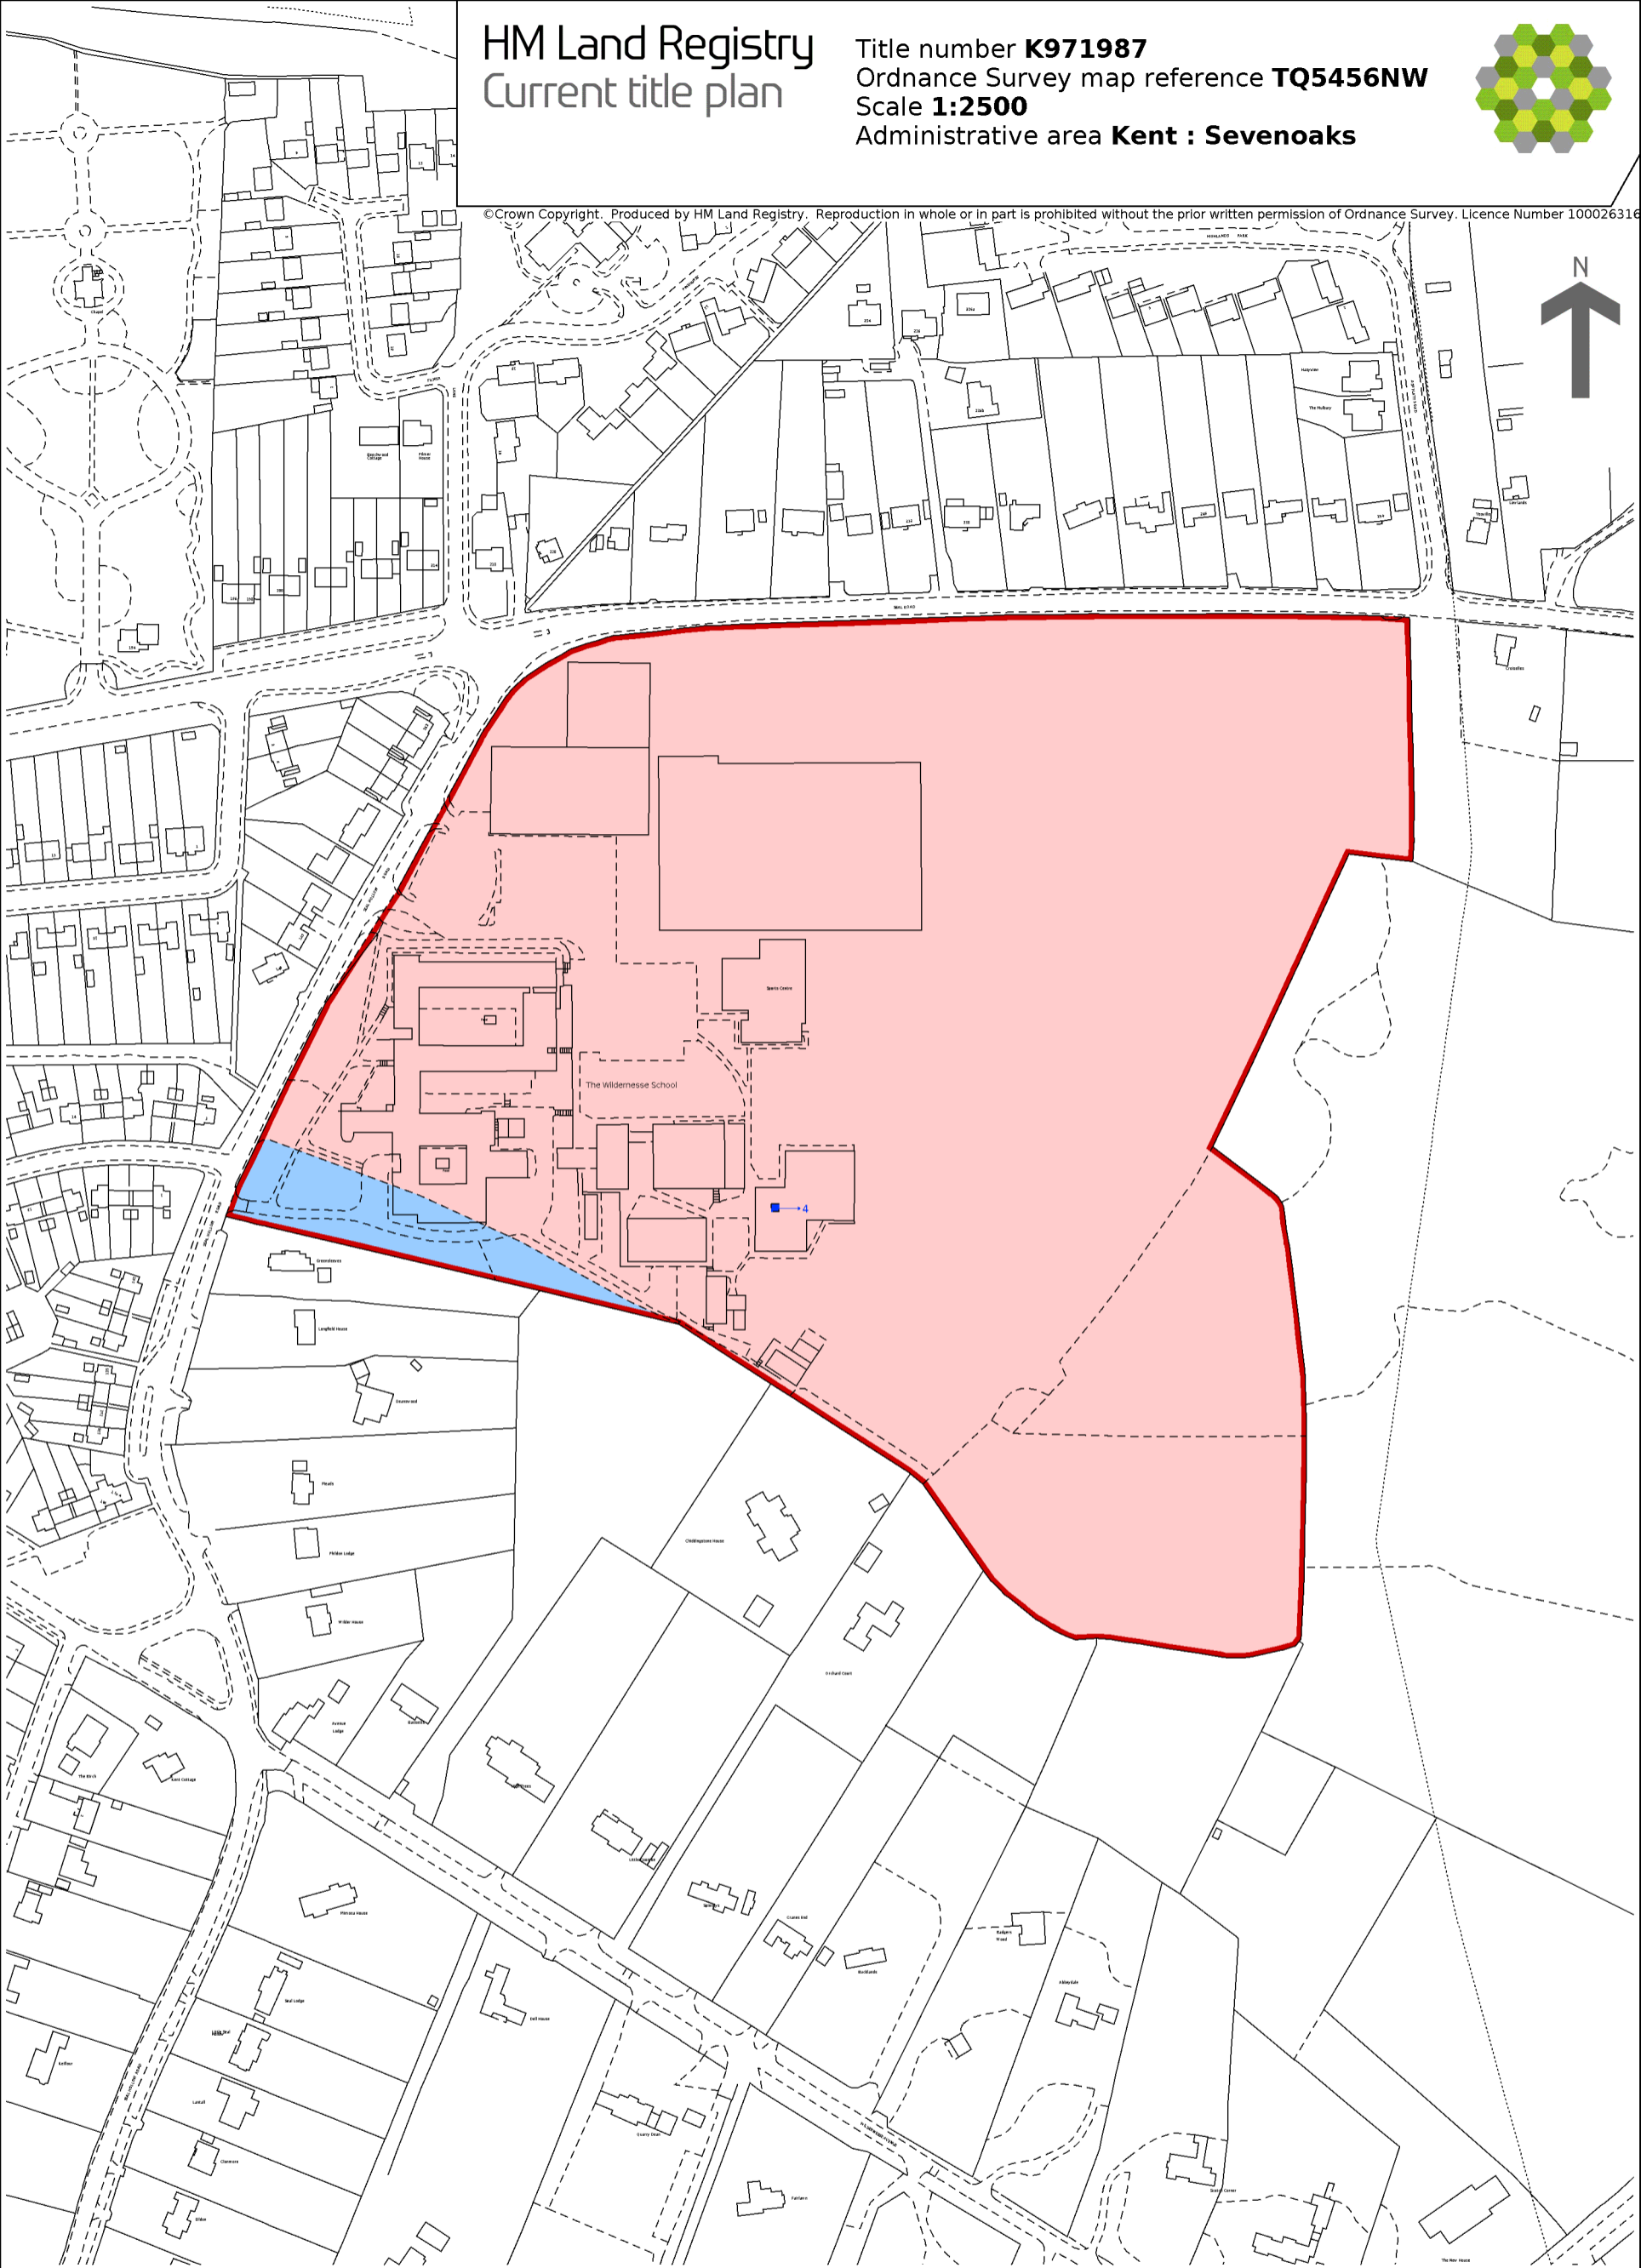

HM Land Registry Current title plan

Title number **K971987**
Ordnance Survey map reference **TQ5456NW**
Scale **1:2500**
Administrative area **Kent : Sevenoaks**

© Crown Copyright. Produced by HM Land Registry. Reproduction in whole or in part is prohibited without the prior written permission of Ordnance Survey. Licence Number 100026316

This is a print of the view of the title plan obtained from HM Land Registry showing the state of the title plan on 10 February 2022 at 12:49:28. This title plan shows the general position, not the exact line, of the boundaries. It may be subject to distortions in scale. Measurements scaled from this plan may not match measurements between the same points on the ground.